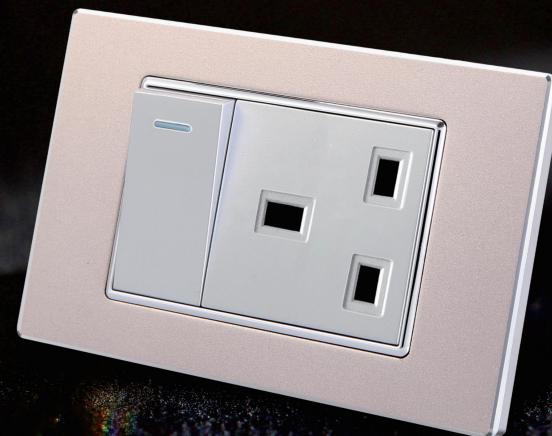

ROSEGOLD

The point-to-surface combination of the beauty of the atmospheric panel shows momentum, the perfect integration of soft contacts; the point-to-surface combination, details and the overall interaction echoes, simple but not monotonous, showing excellent elegant demeanor.

LY-MS

Aluminum scrub series