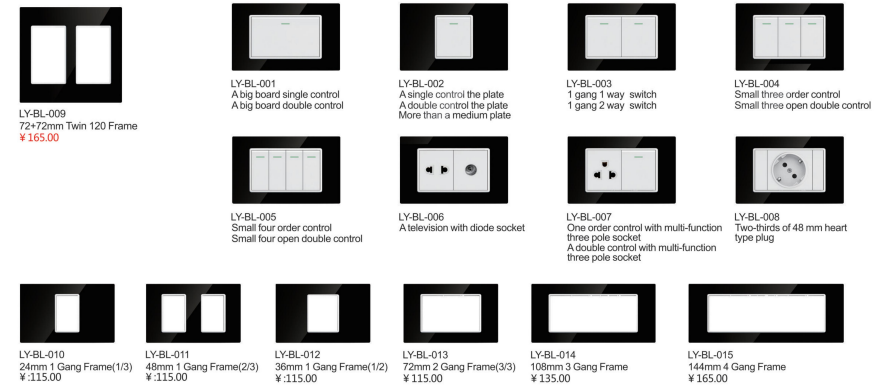

118 PANEL SERIES

LY-BL Tempered glass series