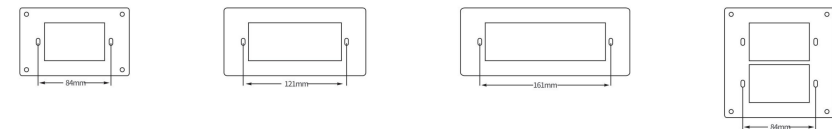

**L20 Black stainless steel series**

 L20-009 72*72mm Twin 120 Frame ¥:75.00	 L20-001 A big board single control A big board double control	 L20-002 A single control the plate A double control the plate More than a medium plate	 L20-003 1 gang 1 way switch 1 gang 2 way switch	 L20-004 Small three order control Small three open double control
	 L20-005 Small four order control Small four open double control	 L20-006 A television with diode socket	 L20-007 One order control with multi-function three pole socket A double control with multi-function three pole socket	 L20-008 Two-thirds of 48 mm heart type plug
 L20-010 24mm 1 Gang Frame(1/3) ¥:46.00	 L20-011 48mm 1 Gang Frame(2/3) ¥:46.00	 L20-012 36mm 1 Gang Frame(1/2) ¥:46.00	 L20-013 72mm 2 Gang Frame(3/3) ¥:46.00	 L20-014 108mm 3 Gang Frame ¥:60.00
	 L20-015 144mm 4 Gang Frame ¥:75.00			

## 118 PANEL SERIES

LY-BL Tempered glass series

118 panel size

Mounting pitch

**MODULES/WHITE**  
S E R I E S

M-001  
72mm 1 Gang 1 way Switch(3/3)  
¥:23.50  
72mm 1 Gang 2 way Switch(3/3)  
¥:26.50

M-002  
36mm 1 Gang 1 way Switch(1/2)  
¥:22.50  
36mm 1 Gang 2 way Switch(1/2)  
¥:25.50  
36mm 1 Gang 3 way Switch(1/2)  
¥:48.00