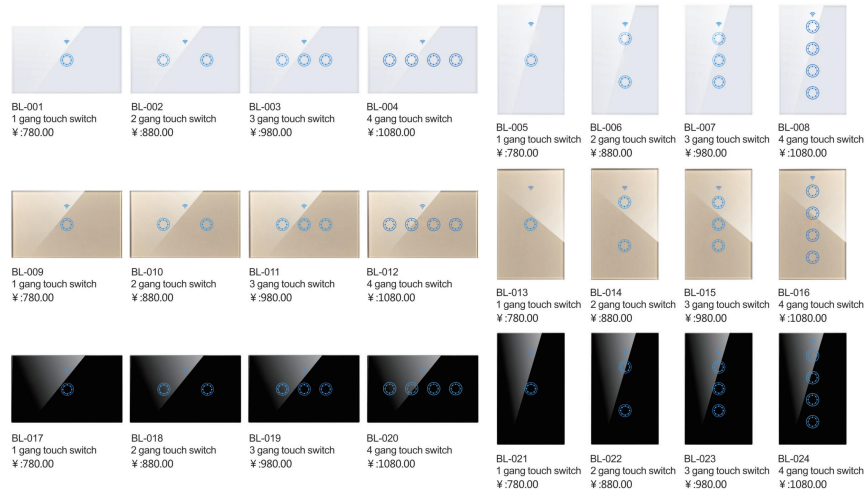

118 PANEL SERIES

LY-BL Tempered glass series

118 panel size

Mounting pitch