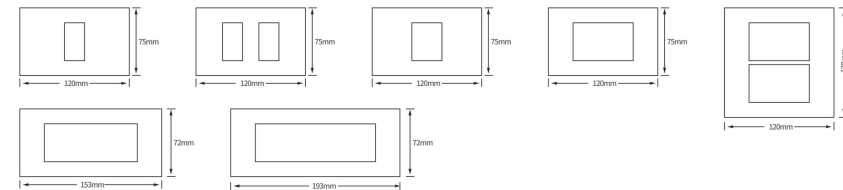

118 panel size